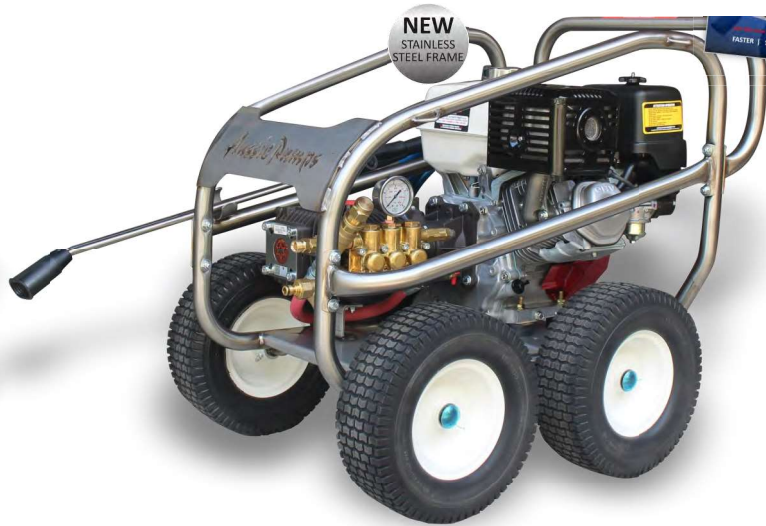

AUSSIE SUPER SCUD

3,000 psi & 4,000 psi ... The contractors choice